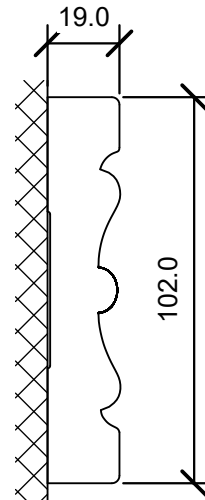

03 739 - Front View
AT-07 1 : 2

02 739 - 3D View
AT-07

01 739 - Section
AT-07 1 : 2

JADEN
decorative
timber mouldings

N° 739
Rope
(102mm x 19mm)

Architraves

Project number	01
Date	04/16/2024
Drawn by	Juan B. Fages
Checked by	-

AT-07

Scale 1 : 2