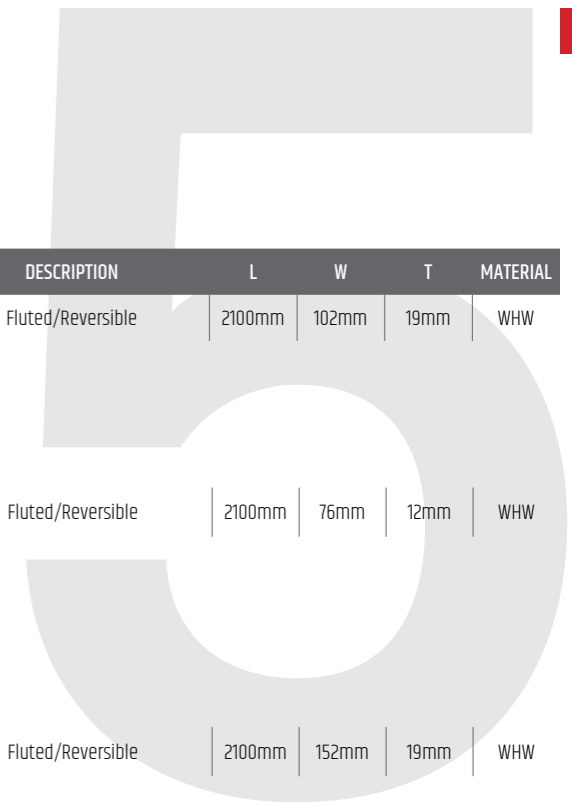

739	Rope	2100mm	102mm	19mm	WHW
-----	------	--------	-------	------	-----

750	Beaded	2100mm	83mm	19mm	WHW
-----	--------	--------	------	------	-----

PRODUCT	DESCRIPTION	L	W	T	MATERIAL
807	Fluted/Reversible	2100mm	102mm	19mm	WHW

819	Fluted/Reversible	2100mm	76mm	12mm	WHW
-----	-------------------	--------	------	------	-----

846	Fluted/Reversible	2100mm	152mm	19mm	WHW
-----	-------------------	--------	-------	------	-----

885	Bead & Reel	2100mm	76mm	18mm	WHW
-----	-------------	--------	------	------	-----

OML-15	Colonial	Random	89mm	19mm	WHW
--------	----------	--------	------	------	-----

OML-16	Tudor	Random	89mm	19mm	WHW
--------	-------	--------	------	------	-----

OML-18	Victorian	2100mm	76mm	19mm	WHW
--------	-----------	--------	------	------	-----

OML-19	Victorian	2100mm	102mm	19mm	WHW
--------	-----------	--------	-------	------	-----