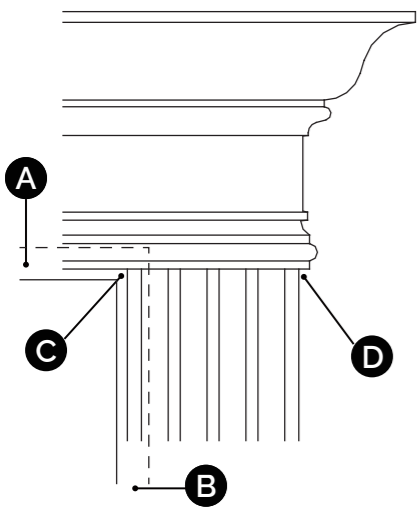

**PED02** - Dentil Style (Single & Double)

- A** TOP DOOR JAMB
- B** SIDE DOOR JAMB
- C** REVEAL = AMOUNT OF EXPOSED DOOR JAMB
- D** INSET = AMOUNT PEDIMENT OVERHANGS THE ARCHITRAVE

PRODUCT	DESCRIPTION	Top Width	Bottom Width	Depth	Projection	Height*
PED01-S	Georgian Style Single Door Pediment	1360mm	1240mm	152mm	43mm	159mm
PED01-D	Georgian Style Double Door Pediment	2260mm	2160mm	152mm	43mm	159mm
PED02-S	Dentil Style Single Door Pediment	1360mm	1240mm	152mm	43mm	159mm
PED02-D	Dentil Style Double Door Pediment	2260mm	2160mm	152mm	43mm	159mm